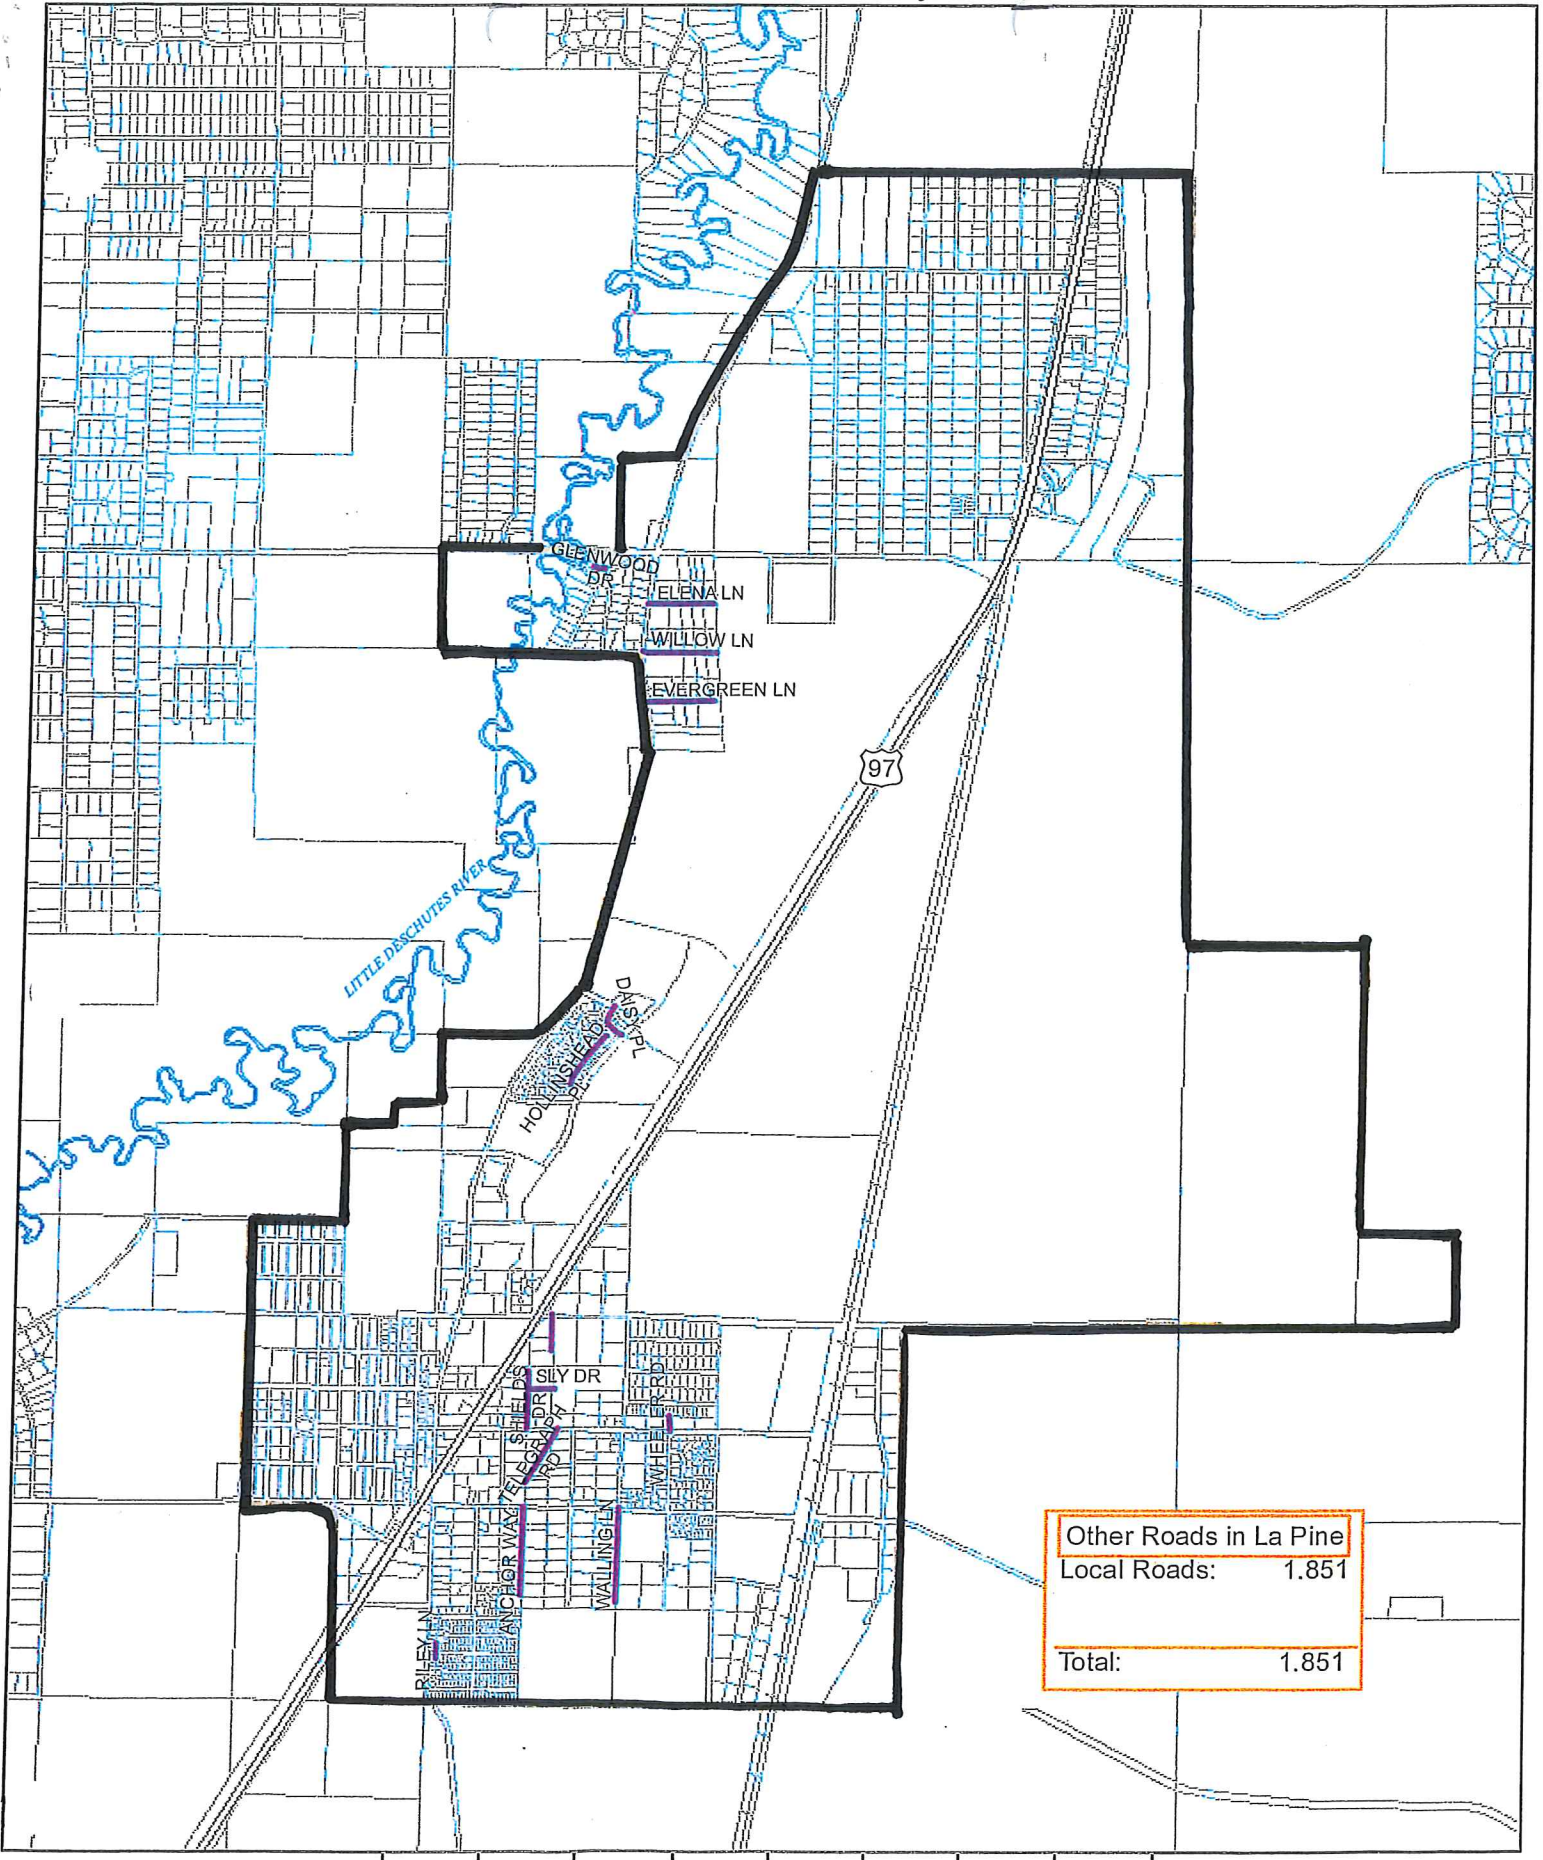

Other Roads in the City of La Pine

Other Roads in La Pine	
Local Roads:	1.851
Total:	1.851

1. **Legend**
2. Other Roads
   - Taxlot
   - State Highway
   - Rivers
   - Railroad
   - City Limits

Printed: July 6, 2012

John Anderson, GIS Analyst
Phone: (503) 325-2102
Email: john.anderson@deschutes.org
Address: 61150 SE 3rd St
Bend, OR 97702
Road Department
P:\ArcGIS_Projects\City of La Pine\Breakout