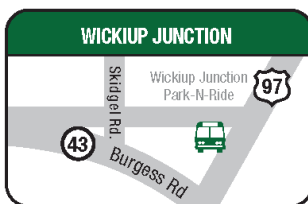

Visit www.CascadesEastTransit.com or call 541-385-8680 for more information and to plan your trip.